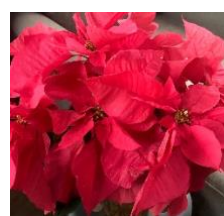

**\$10 Door Drop Delivery Service available for Iowa City and Coralville only**

Classic Wreath  
25-inch  
\$25

Victorian Wreath  
25-inch  
\$32

Cranberry Wreath  
25-inch  
\$32

Wintergreen Wreath  
25-inch  
\$32